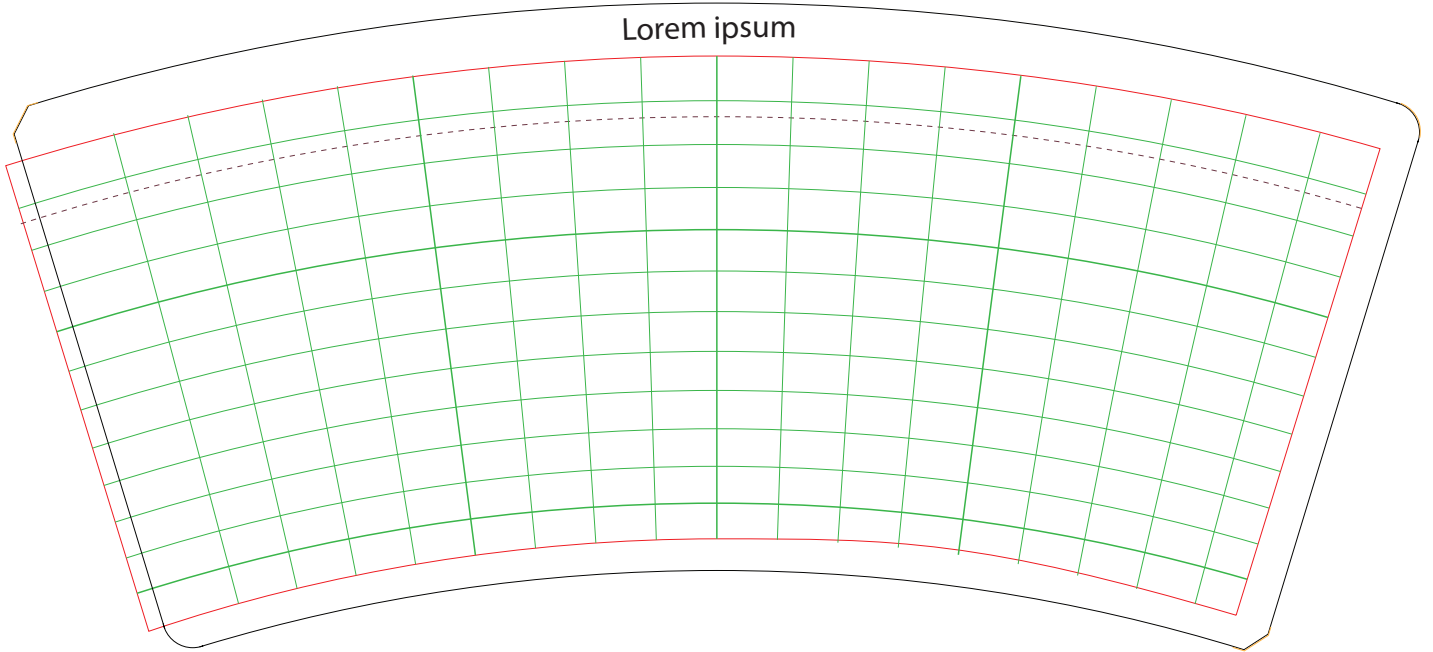

Lorem ipsum

Client

KR

Color

Please note!

If you are viewing this on screen on pdf. Please beware that the colours that you are seeing on screen may not be accurate to the final printed product. The screen show a good representation of how the cup should look.

Materiaal papier & PE gsm:

210 + 18 g

Type:

Single wall cup

Cup dimension:

rim/bottom/height: 62x46x62mm

Cup size:

4oz / 100ml wit

Opbouw legende:

Stanslijn: 

Guideline: 

Placeholder 