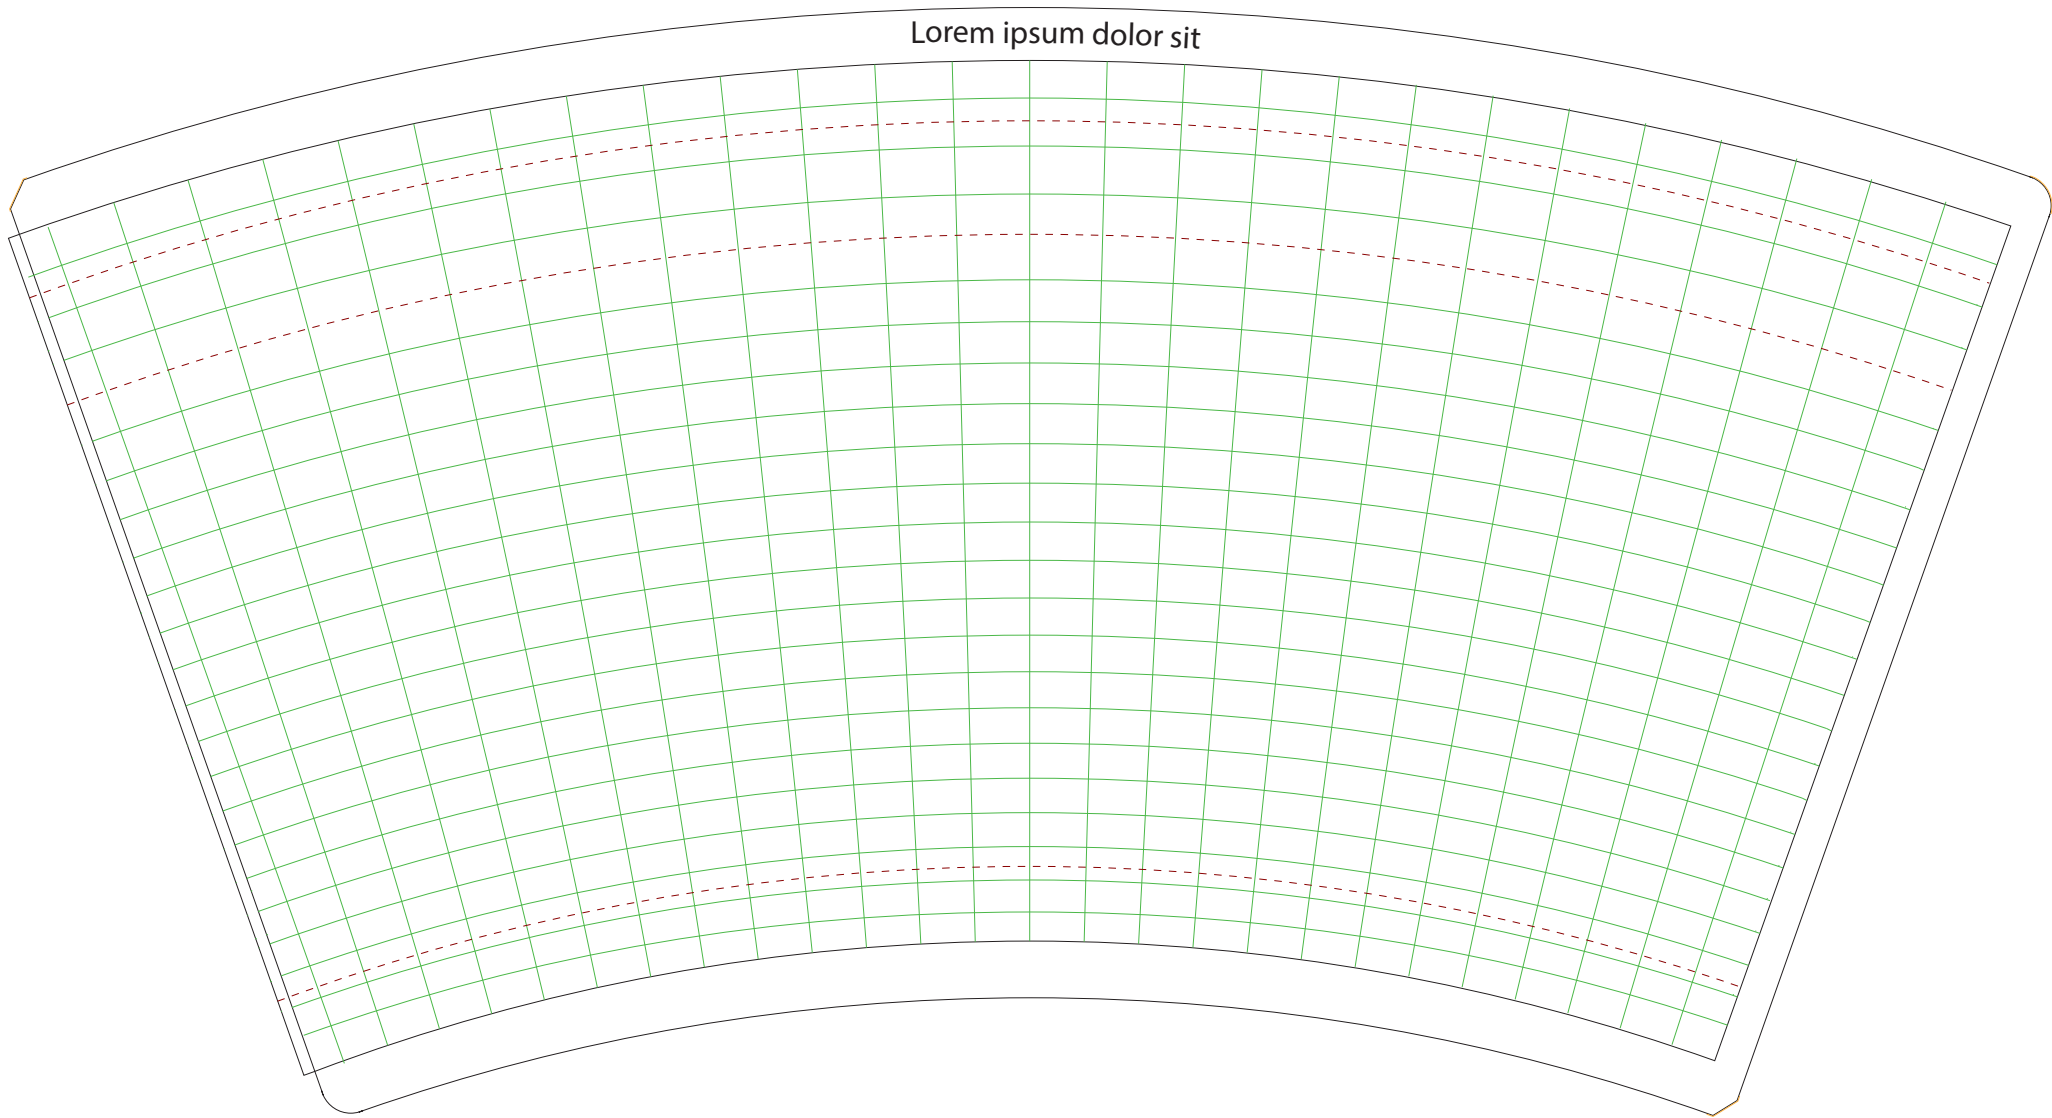

Lorem ipsum dolor sit

Client

KR

Color

Please note!

If you are viewing this on screen on pdf. Please beware that the colours that you are seeing on screen may not be accurate to the final printed product. The screen show a good representation of how the cup should look.

Materiaal papier & PE gsm:
300 + 18 g

Type:
Single wall cup

Cup dimension:
rim/bottom/height: 90x60x111mm

Cup size:
12oz / 300ml wit

Opbouw legende:

Stanslijn: ———

Guideline: ———

Placeholder: ———